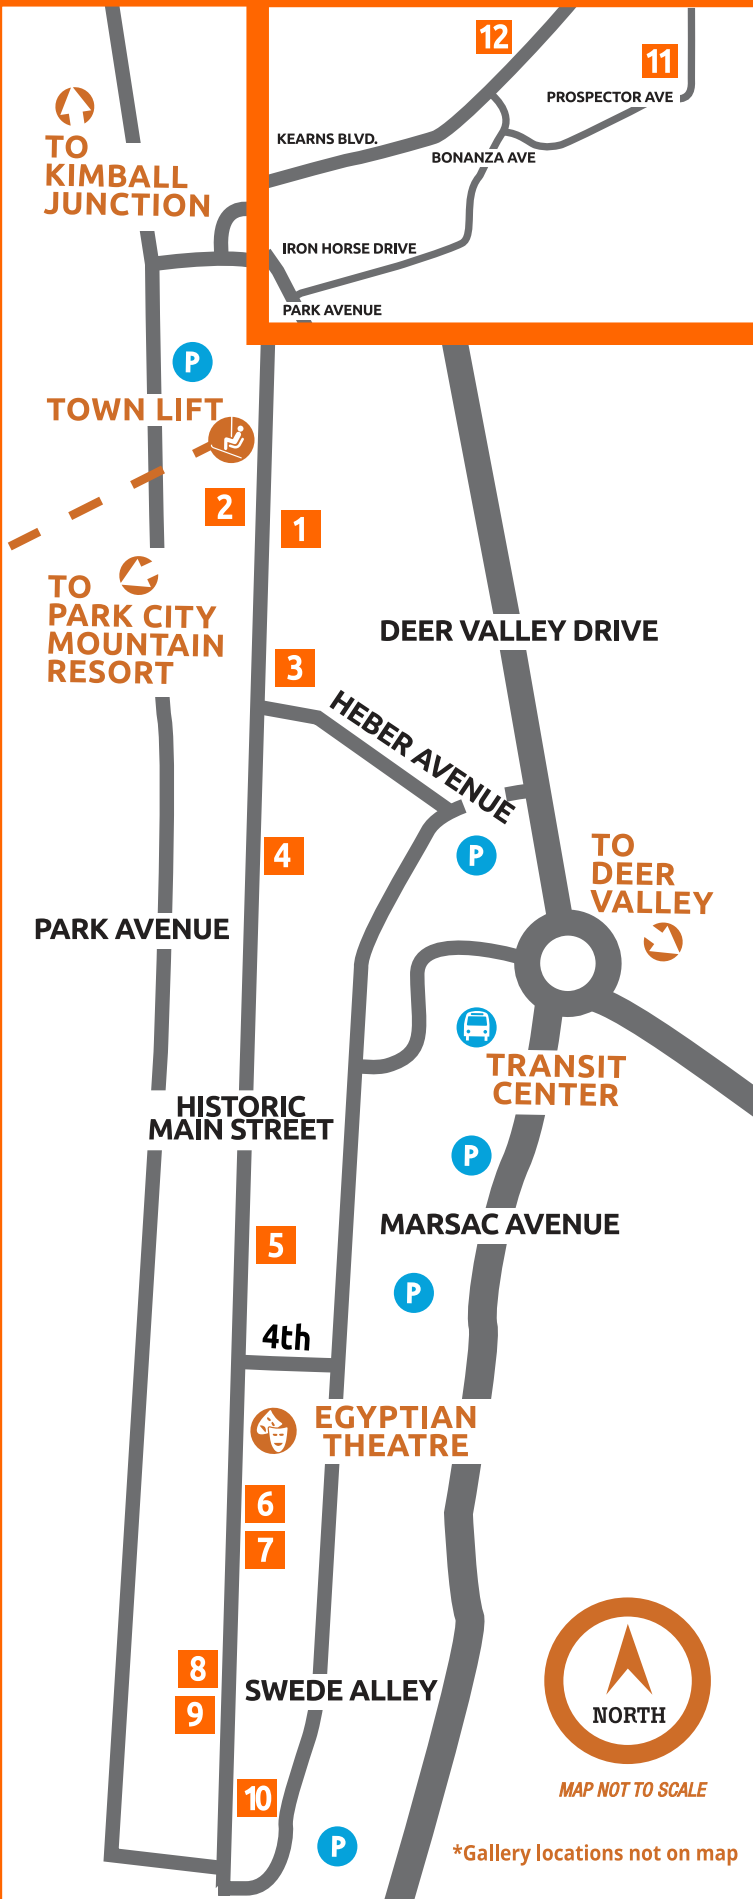

## ON MAIN STREET

- 1** Trove Gallery  
804 Main Street
- 2** Summit Gallery  
825 Main Street
- 3** Relévant Galleries  
692 Main Street
- 4** Montgomery-Lee Fine Art  
608 Main Street
- 5** Gallery MAR  
436 Main Street
- 6** David K. Beavis Fine Art  
314 Main Street
- 7** Bret Webster Images  
312 Main Street
- 8** Meyer Gallery  
305 Main Street
- 9** Mountain Trails Gallery  
301 Main Street
- 10** Susan Swartz Studios  
260 Main Street

## OFF MAIN STREET

- 11** JG Art at The Prospect  
2078 Prospector Avenue
- 12** Create PC  
1500 Kearns Avenue
- \*** William Kranstover Gallery  
5642 N State Rd 32 Peoa, UT 84061

\*Gallery Stroll locations not on map