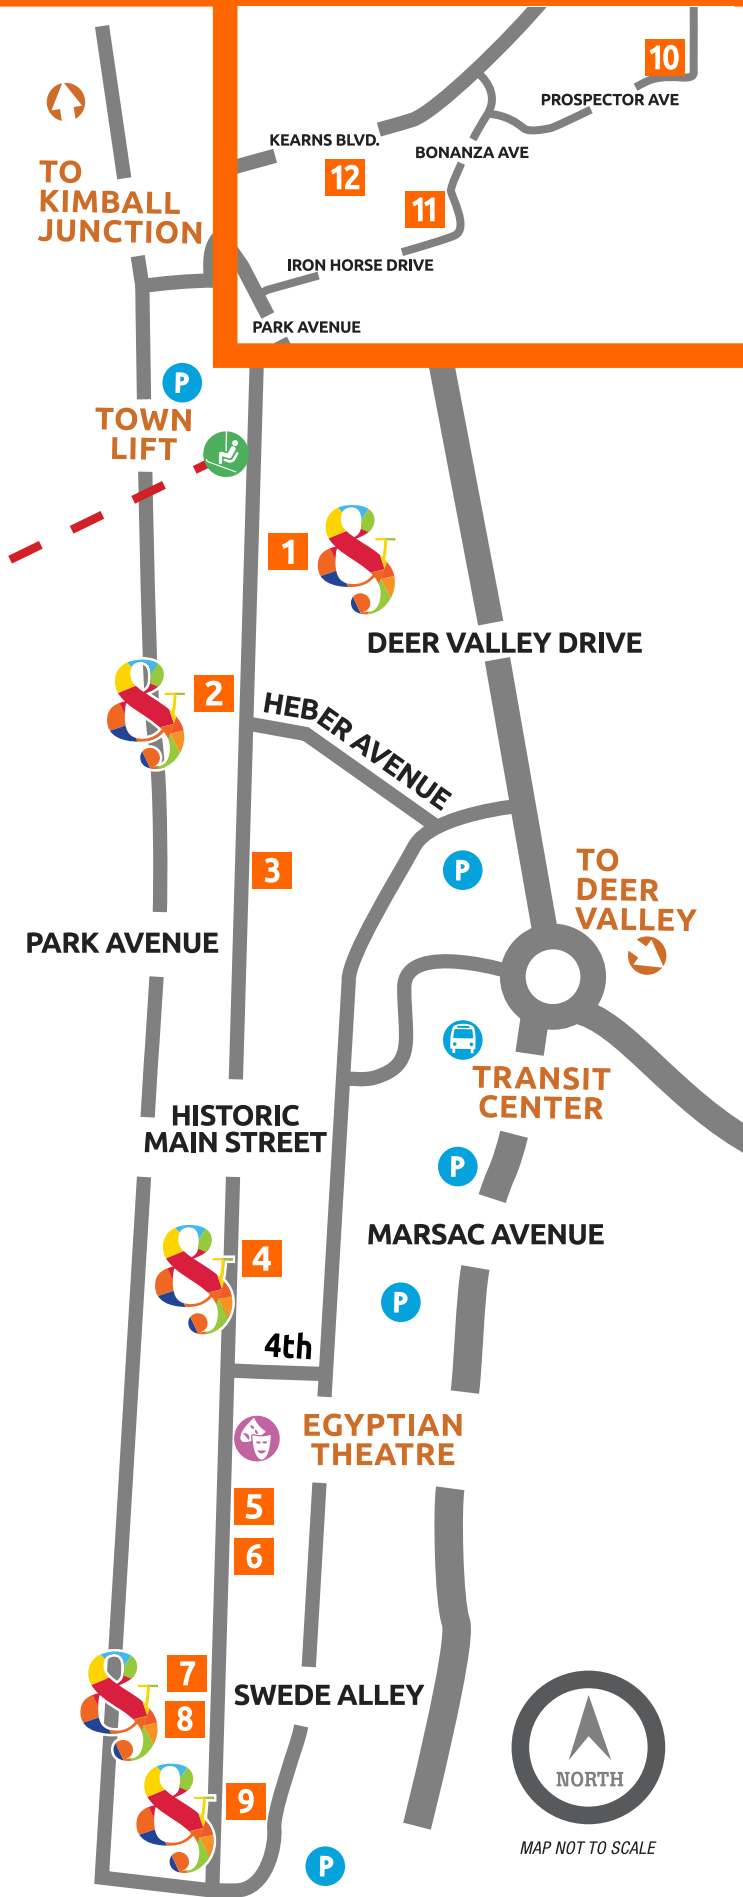

# Art & Music

Gallery Stroll Map Guide

## ON MAIN STREET

-  **1** Trove Gallery  
804 Main Street
-  **2** Summit Gallery  
675 Main Street
- 3** Montgomery-Lee Fine Art  
608 Main Street
-  **4** Gallery MAR  
436 Main Street
- 5** David K. Beavis Fine Art  
314 Main Street
- 6** Bret Webster Images  
312 Main Street
-  **7** Meyer Gallery  
305 Main Street
-  **8** Mountain Trails Gallery  
301 Main Street
-  **9** Susan Swartz Studios  
260 Main Street

## OFF MAIN STREET

- 10** Prospect Executive Suites  
2078 Prospector Avenue
- 11** Julie Nester Gallery  
1280 Iron Horse Drive
- 12** Kimball Art Center  
1251 Kearns Blvd
-  William Kranstover Gallery  
5642 N State Rd 32 Peoa, UT 84061
-  Arts Council Park City  
& Summit County

\*Gallery Stroll locations not on map